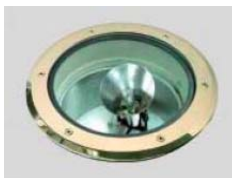

CLEARANCE SALE

March '09

STOCK CLEARANCE

LDR IP65 low voltage downlight , re-
cessed depth only 100mm for ceiling
thickness 3.0mm - 20mm, white finish
Transformer to be ordered separately

Was €15.80 **now €8.20**
23 available

2*26w TC-D ES226H HF recessed
compact fluorescent downlight.
Decorative glass not included

Was €53.45 **now €25.00**
11 available

26w Centurion IP65 Die-cast alumin-
ium housing surface mounted bulk-
head hooded finish

Was €87.34 **now €48.00**
2 available

28w Centurion IP65 Die-cast alumin-
ium housing surface mounted bulk-
head c/w 3 hour emergency pack,
smooth finish

Was €292.22 **now €168.00**
6 available

70w CDM KINDOS IP67 recessed
drive-over flush mounted in-ground
clear glass cover, diameter 330mm,
stainless steel trim

Was €332.95 **now €225.00**
8 available

Luxeon 85 3 POD Lumiled - 85mm
diameter, IP67, driveover/walkover

Was €419.98 **now €240.00**
26 available

Offer available while stocks last. Delivery included to the greater Dublin area. Prices exclude lamps and VAT.
Standard terms & conditions apply.